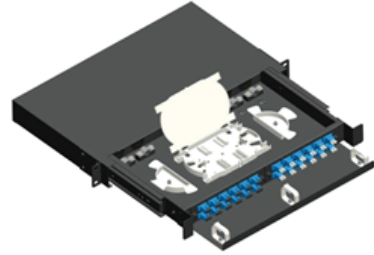

# 19" Rack-mount Patch Panel

## Description

FOPP-24A

FOPP-24B

FOPP-24C

FOPP-24D

## Ordering Information

Mode	Size:L*W*H(mm)	Capacity			Color	Material
FOPP-12A	485*293*44(1U)	SC:12 Fiber	FC/ST:12 Fiber	LC duplex:12 Fiber	Black/White/Gray	Cold Rolled Steel
FOPP-24A	485*293*44(1U)	SC:24 Fiber	FC/ST:24 Fiber	LC duplex:24 Fiber	Black/White/Gray	/Electrostatic
FOPP-48A	485*293*44(1U)	SC:48 Fiber	FC/ST:48 Fiber	LC duplex:48 Fiber	Black/White/Gray	Powder Coating
FOPP-12B	485*350*44(1U)	SC:12 Fiber	FC:12 Fiber	LC duplex:12 Fiber	Black/White/Gray	Cold Rolled Steel
FOPP-24B	485*350*44(1U)	SC:24 Fiber	FC:24 Fiber	LC duplex:24 Fiber	Black/White/Gray	/Electrostatic
FOPP-48B	485*350*44(1U)	SC:48 Fiber	FC:48 Fiber	LC duplex:48 Fiber	Black/White/Gray	Powder Coating
FOPP-12C	485*350*44(1U)	SC:12 Fiber	FC/ST:12 Fiber	LC duplex:24 Fiber	Black/White/Gray	Cold Rolled Steel /Electrostatic Powder Coating
FOPP-24C	485*350*44(1U)	SC:24 Fiber	FC/ST:24 Fiber	LC duplex:48 Fiber	Black/White/Gray	
FOPP-48C	485*350*88(2U)	SC:48 Fiber	FC/ST:48 Fiber	LC duplex:96 Fiber	Black/White/Gray	
FOPP-96C	485*350*132(3U)	SC:96 Fiber	FC/ST:96 Fiber	LC duplex:192 Fiber	Black/White/Gray	
FOPP-12D	485*350*44(1U)	SC:12 Fiber	FC/ST:12 Fiber	LC duplex:24 Fiber	Black/White/Gray	Cold Rolled Steel /Electrostatic Powder Coating
FOPP-24D	485*350*44(1U)	SC:24 Fiber	FC/ST:24 Fiber	LC duplex:48 Fiber	Black/White/Gray	
FOPP-48D	485*350*88(2U)	SC:48 Fiber	FC/ST:48 Fiber	LC duplex:96 Fiber	Black/White/Gray	
FOPP-96D	485*350*132(3U)	SC:96 Fiber	FC/ST:96 Fiber	LC duplex:192 Fiber	Black/White/Gray	